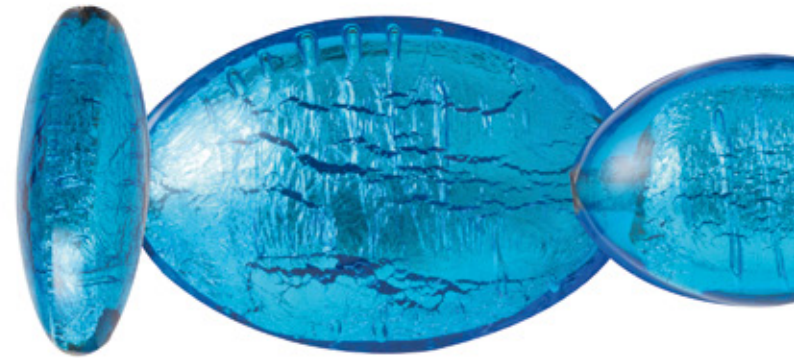

Venetian Elements®
created in Venice - Made in Italy certified

shapes

Triangle

BA1112
mm. 11x12

BA1316
mm. 13x16

BA2120
mm. 21x20

Drop

Q1020
mm. 10x20

Q1323
mm. 13x23

Q2035
mm. 20x35

flat drop

AB1520
mm. 15x20

AB1828
mm. 18x28

AB2434
mm. 24x34

Swirl

AS1413
mm. 14x13

AS1723
mm. 17x23

AS2030
mm. 20x30

Barrel

Almond

Nugget

flat heart

Rectangle

Slim rectangle