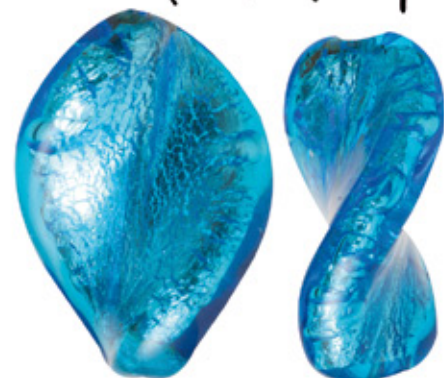

Venetian Elements®
created in Venice - Made in Italy certified

shapes

Triangle

BA1112
mm. 11x12

BA1316
mm. 13x16

BA2120
mm. 21x20

Drop

Q1020
mm. 10x20

Q1323
mm. 13x23

Q2035
mm. 20x35

flat drop

AB1520
mm. 15x20

AB1828
mm. 18x28

AB2434
mm. 24x34

Swirl

AS1413
mm. 14x13

AS1723
mm. 17x23

AS2030
mm. 20x30

Barrel

Almond

Nugget

flat heart

Rectangle

Slim rectangle